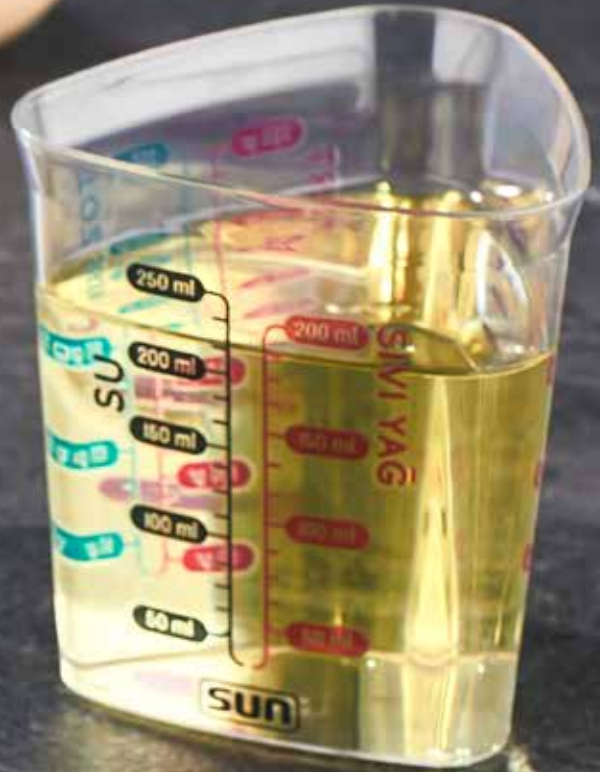

Box Volume / Koli Hacmi 0,060 m<sup>3</sup>

**SC-389**

**ZERRE Measure Cup 3 pcs.**  
ZERRE Ölçü Kabi 3'lü

Quantity in Box / Koli İçi Adet 36 pcs.

Box Volume / Koli Hacmi 0,080 m<sup>3</sup>

The Cook Series Measuring Cup will help you effortlessly perfect all your recipes. This product, which makes your work easier for both savory and sweet meals, will enhance your homemade abilities! With this measuring cup, you can easily get accurate measurements for water, milk, oil, flour, sugar, yoğurt, rice, vermicelli, cocoa, cream, hazelnut-pistachio powder, corn flour, breadcrumbs, bulgur and many other foods. Non-carcinogenic and dishwasher safe.