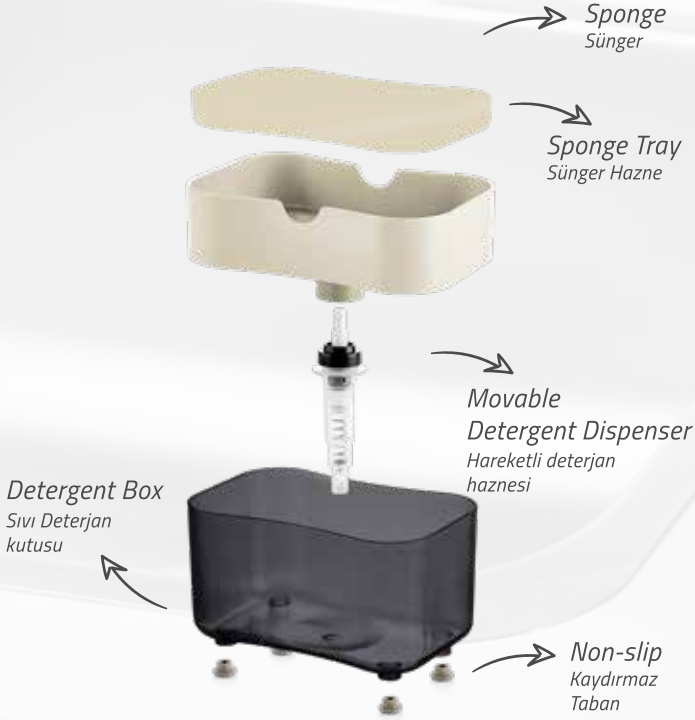

SPONGE GIFT / Sünger Hediyeli